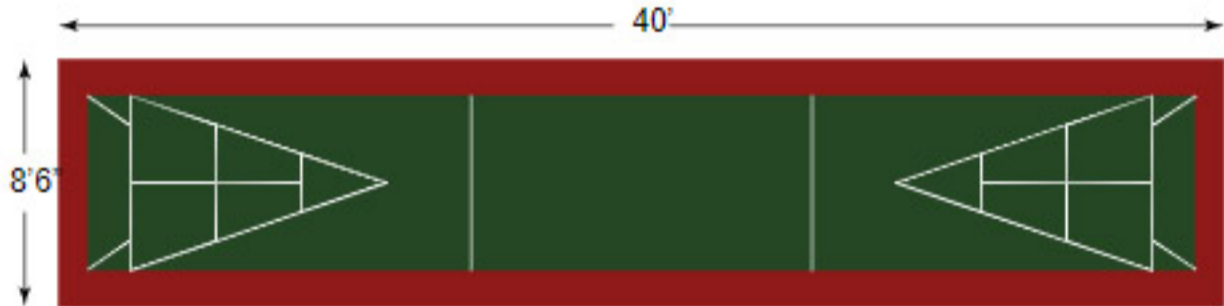

Shuffleboard Court Tiles

8.5x40 Shuffleboard Court

www.SportTiles.pro

What's the size of a shuffleboard court